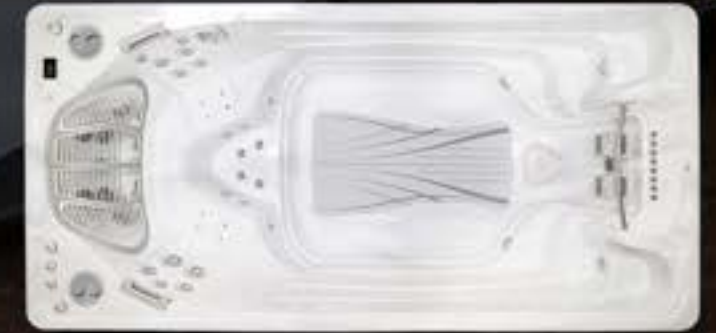

What Type Of Swimmer Are You?

Find The Perfect Swim Spa For You And Your Family

When selecting a Hydropool Swim Spa, you will need to consider the pump design. Make sure the system you choose has enough power to deliver the results you want, whether you are an every day athlete, a triathlete, or just looking to enjoy some family fun. Next, look for a swim jet system that provides a smooth, turbulence-free swim current and provides a flow rate that is able to produce the current you expect to swim in.

If you need the ability to customize swims for multiple swimmers, you should consider the AquaTrainer or Executive Trainer models. The adjustability of the current is crucial for a high-level swimmer as it allows for both interval training and lower level options for all other swimmers.

16EX EXECUTIVE SWIM SPAS

Powered by *Self-Cleaning Technology*

SPORT MODEL:
52.75" / 134 cm DEEP
SEATING: 2 Person
2 HIGH FLOW ACCUFLO SWIM JETS
TOTAL THERAPY JETS: 23

TRAINER MODEL:
52.75" / 134 cm DEEP
SEATING: 2 Person
2 HIGH FLOW V-TWIN SWIM JETS
TOTAL THERAPY JETS: 23