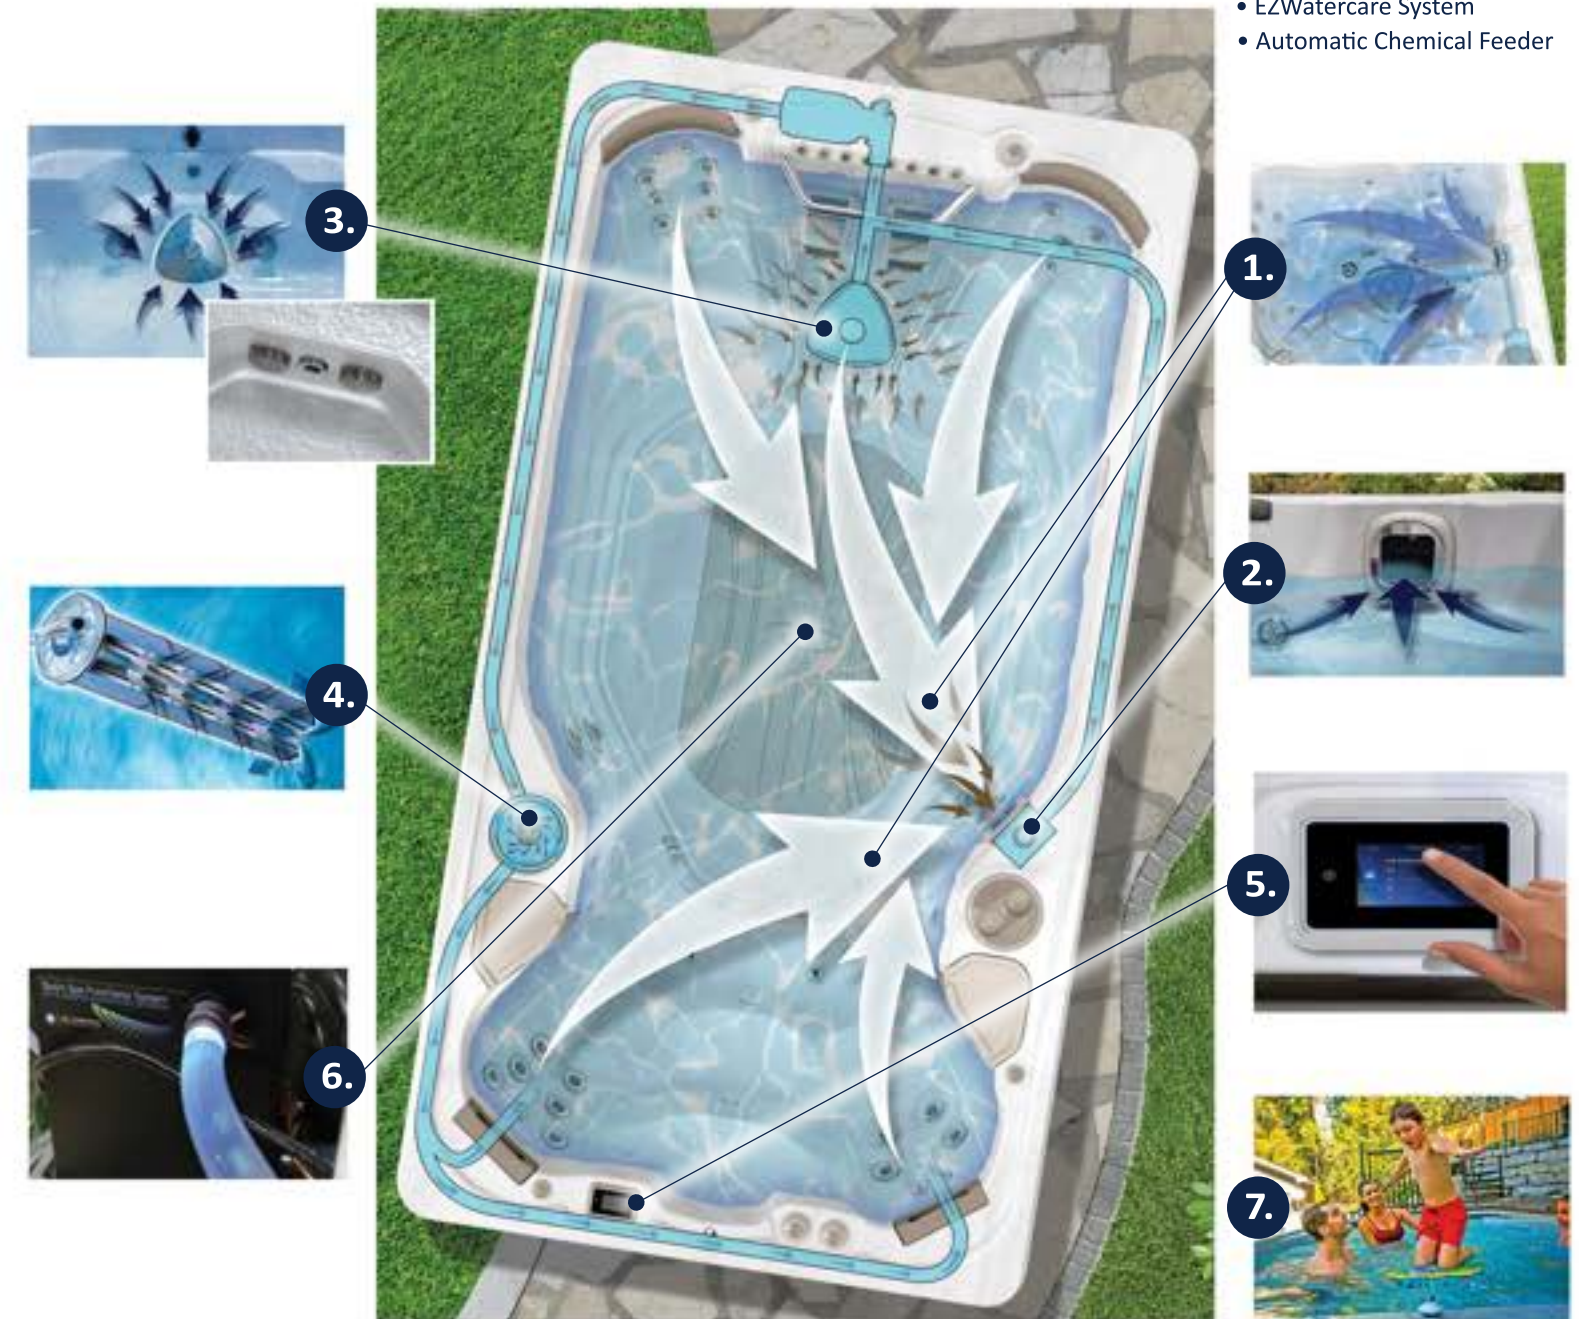

**7. CUSTOMIZE YOUR WATERCARE SYSTEM
Worry-Free & Convenient**

- Hydromax PureWater System
- PurEssence WaterCare System
- EZWatercare System
- Automatic Chemical Feeder
- EZWatercare System
- Automatic Chemical Feeder