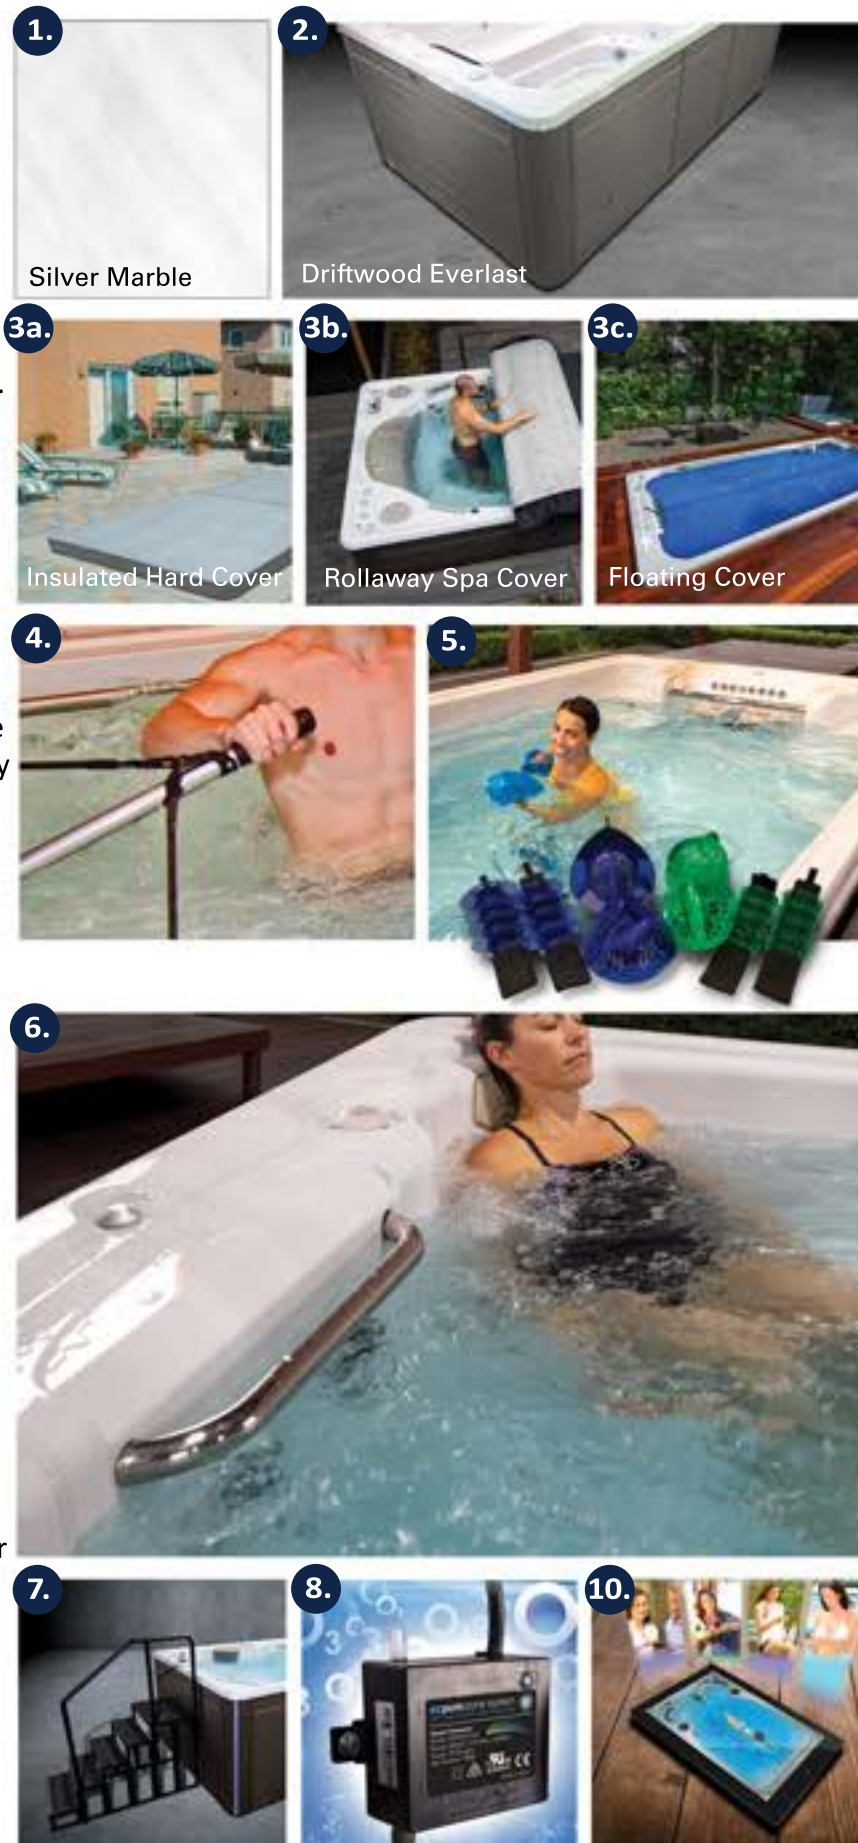

This hard cover option is made from durable marine-grade vinyl. When installed in the closed position it completely seals the top of the swim spa for improved energy efficiency. The cover locks down for safety and security.

3b. Rollaway Spa Cover

This one-piece spa cover creates a complete seal at the top of the swim spa, locking in the heat and lowering energy consumption and cost. The cover design enables one person to roll the cover off the swim spa in under 60 secs.

3c. Floating Summer Cover

Keeping your swim spa warm and ready for immediate usage while conserving energy and staying secure to prevent unwanted debris from entering your swim spa.

AQUAFITNESS OPTIONS

4. Aqua-Rowing Kit

A combination of stainless steel oars and resistance bands that attach to swivel anchors allowing a full rowing motion.

5. Hydro Revolution Fitness Package

The addition of this package turns any swim spa into an Aquatic Universal Gym. The resistance bands add another dimension to your workout and can be used anywhere in your swim spa within the exercise or swim tank area.

6. 24" Wall-Mounted Exercise Bar

These can be mounted within the interior of the swim spa and are intended to act as a stabilizing bar for safety, stretching and various other exercise activities.

STEP OPTIONS

7. Five-Tier Universal Step

This optional five-tier Universal step makes entering and exiting your swim spa safe & easy. Available in a black finish only.

All Backed By An Industry Leading Guarantee

Hydropool Swim Spas are built to stand the test of time and offer an industry-leading guarantee package. For details on coverage, inquire with your local Hydropool Retailer.

* May not be exactly as shown and Smart Phone not included.