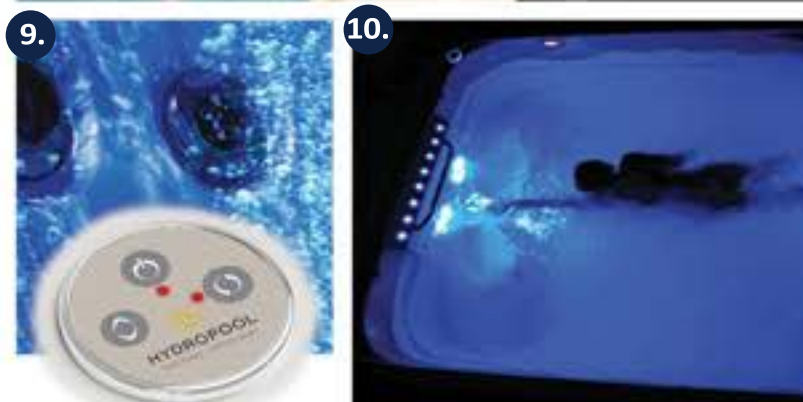

9. HydroFlex Air Therapy

Every Variable Speed Air Therapy System is designed to offer you a privileged moment. Up to 10,000 perfectly aimed air bubbles apply ideal pressure to provide you with an encompassing therapeutic massage every time.

* Cannot be ordered with white water option

LIGHTING OPTIONS

10. Northern Lights

This upgrade to LED lights offers strategically placed lighting that illuminates all of the top-mounted control valves. They are brilliantly colored and sequence through a range of options, or can be locked on to one color. They are also complemented by LED lights that illuminate the waterfall jet(s) discreetly from behind.

STEP OPTIONS

11. Five-Tier Universal Step

Hydropool's optional five tier Universal step makes entering and exiting your swim spa safe and easy. These steps come in a black finish.

OTHER POPULAR OPTIONS

12. EZ Ultra Pure Ozone System

The system is designed for ozone to be added to keep the water clean†

13. 50 Or 60 amp GFCI With Sub-Panel Box

For your convenience a GFCI breaker can be conveniently installed into the included custom sub panel.

14. iCommand App World Edition**

The Smart Phone App that is designed as a wireless swim spa control allows you to pick the water care settings that fit your schedule, adjust filtration and temperature while creating the ideal swim spa experience from anywhere in the world.

** May not be exactly as shown and Smart Phone not included.

15. Auxiliary Electric Heater

Optional for all swim spa models, the Auxiliary Electric heater will help to maintain the temperature of your swim spa during the coldest months.