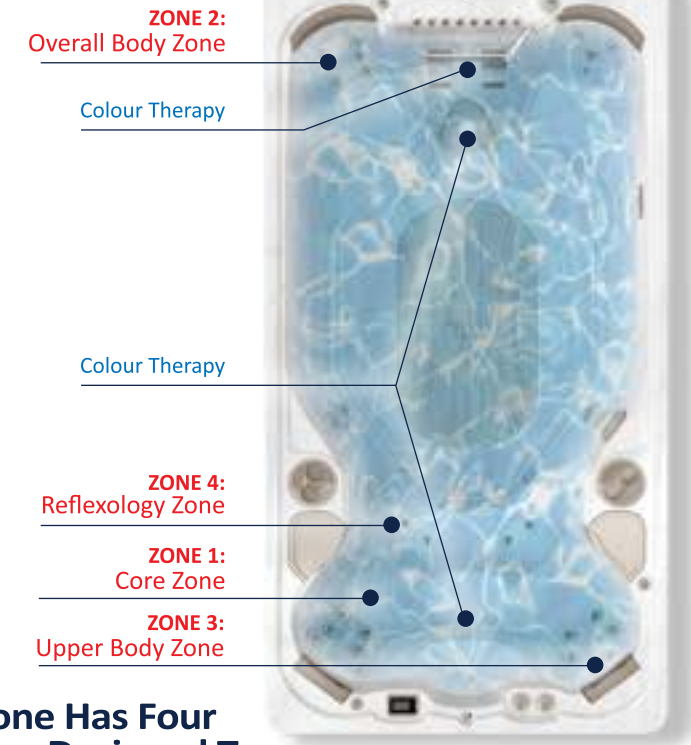

STEP INTO YOUR COMFORT ZONE

1. Recessed Jetting
2. Ergonomically Designed Seating
3. Safety Steps inside the Swim Spa
4. Convenient Ice Bucket

DESIGNED WITH YOU IN MIND

5. A brushed aluminum cabinet accent strip made of a plastic substrate
6. Bellagio Package

Science Of Immersion In An Aquatic Collection Swim Spa

Through our extensive knowledge of hydrotherapy and the human body's ergonomics. Hydropool has taken the science of immersion to the next level and developed a line of swim spas that provides Zone Therapy that interacts naturally and effectively with the human body. Hydropool Zone Therapy is designed around you and your hot tub usage to help you benefit from a general sense of well-being. We are all unique individuals genetically and with varying lifestyles that all play a role in defining our sensitivity to a release of various tensions.

ZONE THERAPY

ZONE 1 CORE ZONE

Activation of the paravertebral muscles

Vertebral fatigue contributes to headaches. This zone releases tension in the dorsal muscles.

ZONE 2 OVERALL BODY ZONE

Activation of back and lumbar muscles