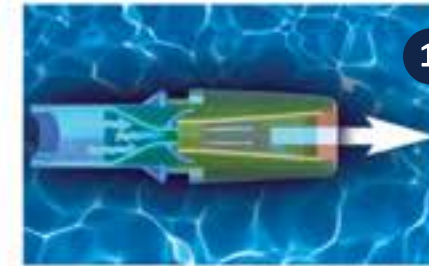

1.

The V-Twin Jets are the most powerful, predictable and non-turbulent jets you can buy.

a. Shredding The Vortex

Pumps or propellers create a spinning vortex of water when travelling up a pipe to the jet. The V-Twin Jet is designed to organize and shred the vortex using the combination of our Current Collector and Swim Fins, creating a smooth swim.

b. Doubling The Volume Of Water

The first “V” of the V-Twin jet accelerates the water, the second “V” then combines that water with the water drawn in from the swim gills to produce an amazing 1400 gallons of water. The highest volume of water in the industry.