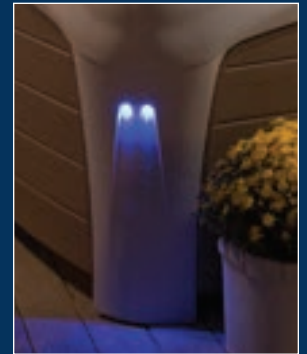

Black Diamond with Gray Panels

Black Diamond with Black Panels

Sahara Diamond with Coffee Panels

White Diamond with Espresso Panels

White Diamond with Gray Panels

White Diamond with Taupe Panels

Additional Outstanding Features, Standard on all Crossover Spas

NEW Fountain feature with controllable flow and 9 programmable LED color options

NEW Weather Shield Super Seal Cover material for greater all-weather protection

8 Exterior LED corner lights

NEW LED Footwell Light for an underwater glow