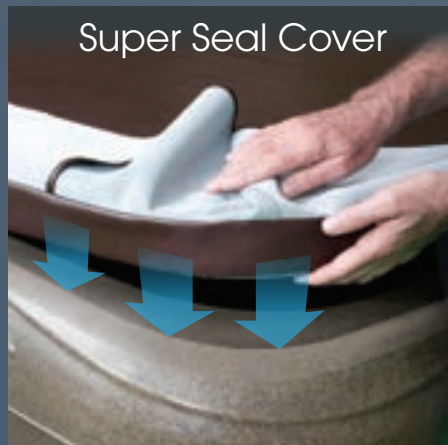

Blackstone

Wicker Side Panel Style

or Brick Side Panel Style

Outstanding Features Standard on Stonehenge Spas

100% Filtration

MoonGlo LED Backlit Waterfall allows up to 9 programmable colors.

The EZ Klean Convex 2 100% Water Filtration system is integrated behind the waterfall, eliminating the need for annoying footwell suction.

Super Seal Cover

Interlocking Super Seal Weather Shield Cover design reduces heat loss.

Water Stream Channels

Two tone stainless steel jets with the unique Comfort Back Water Stream channels water action up the full length of the back.

The True Form Pillow* provides additional comfort when you lay back for a relaxing soak.

True Form Pillows*

*Standard on Big EZ and Odyssey models only

Specifications by Model and Size

Odyssey

Big EZ

EZ Spa