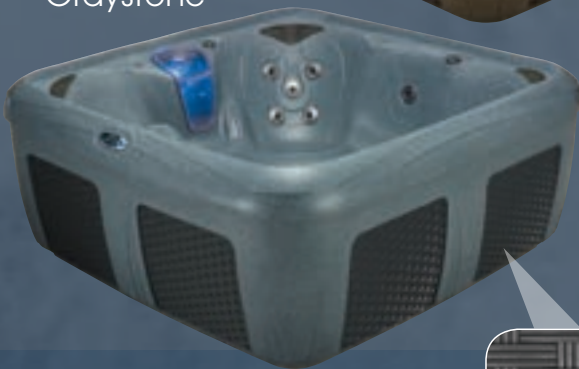

EZL-Spa

3-4 Person Family Spa with Lounge

Fantasy

2 Person Intimacy Spa

Select between 4 contemporary spa body colors and your choice of Brick or Wicker textured panels!

Brownstone

Cobblestone

Graystone

Blackstone

Wicker Side Panel Style

or Brick Side Panel Style

Outstanding Features Standard on Stonehenge Spas

100% Filtration

MoonGlo LED Backlit Waterfall allows up to 9 programmable colors.

The EZ Klean Convex 2 100% Water Filtration system is integrated behind the waterfall, eliminating the need for annoying footwell suction.

Super Seal Cover

Interlocking Super Seal Weather Shield Cover design reduces heat loss.

Water Stream Channels

Two tone stainless steel jets with the unique Comfort Back Water Stream channels water action up the full length of the back.

The True Form Pillow* provides additional comfort when you lay back for a relaxing soak.

True Form Pillows*

*Standard on Big EZ and Odyssey models only

Specifications by Model and Size

Odyssey

Big EZ

EZ Spa